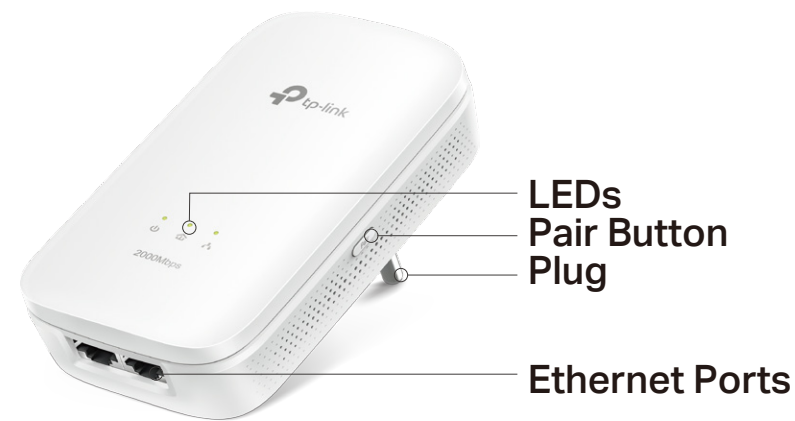

Range

- 300-meter Range – Up to 300 meters/1000 feet over existing electrical wiring.

Security

- Pair Button – 128-bit AES encryption easily at a push of "Pair" button

Energy Saving

- Power Saving – Power Saving Mode helps reducing power consumption by up to 85%

Specifications

Hardware

- Plug Type: EU
- Standards and Protocols: HomePlug AV2, HomePlug AV, IEEE 1901, IEEE 802.3, IEEE 802.3u, IEEE 802.3ab
- Power Consumption: Maximum: 5.8W
Typical: 5.6W
Standby: <0.6W
- Range: Up to 300 meters/1000 feet over existing electrical wiring
- Interface: 2 × Gigabit Ethernet Port
- Button: Pair Button
- LED Indicator: Power, Powerline, Ethernet
- Dimensions (W x D x H): 4.85 × 2.68 × 1.18 in. (123 × 68 × 30 mm)