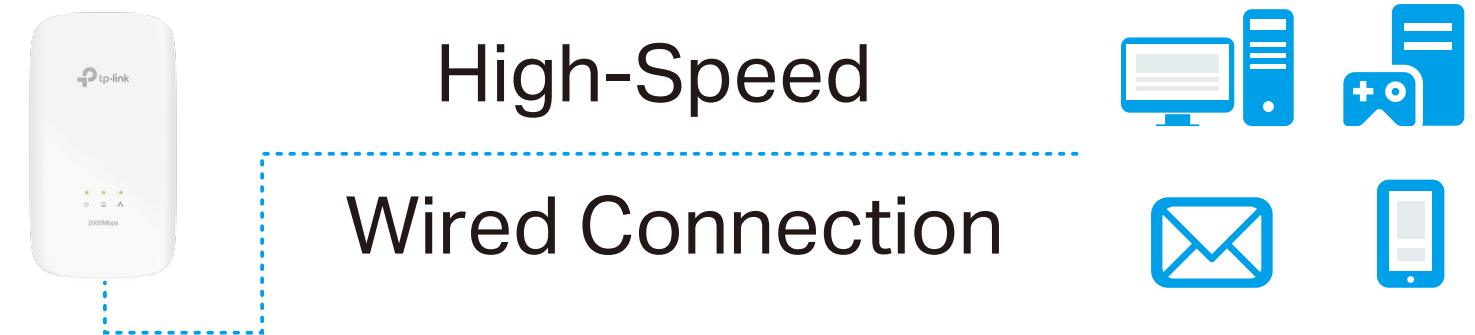

AV2000 2-port Gigabit Powerline Starter Kit

Smooth 4K Streaming and
Gaming on Multiple Devices

TL-PA9020 KIT

Highlights

HomePlug AV2 Standard Compliant

The HomePlug AV2 standard creates high-speed data transfer rates of up to 2000Mbps to support all your online activities.

Gigabit Ethernet for Fast Connections

Two Gigabit Ethernet ports provide reliable high-speed wired connections for game consoles, smart TVs, STB and more.

Highlights

2 × 2 MIMO for More Throughput over Powerline

Features

Speed

- Ultra-fast Powerline Speed – HomePlug AV2 standard compliant, high-speed data transfer rate of up to 2000Mbps, ideal for Ultra HD streaming and online gaming
- Multiple Gigabit Ports – 2 Gigabit Ethernet Ports allow your TVs, game consoles or PCs to connect to the internet at high speeds